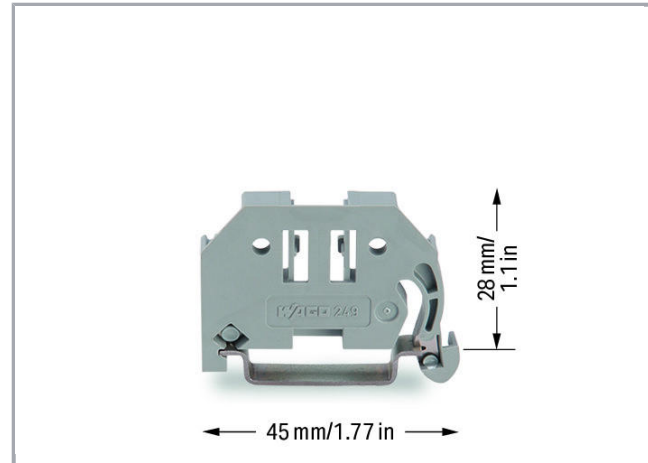

Data sheet | Item number: 249-116

Screwless end stop; 6 mm wide; for DIN-rail 35 x 15 and 35 x 7.5; gray

www.wago.com/249-116

Item description

Note:

Fit – and forget!

Assembling the new WAGO screwless end stop is as simple and quick as snapping a WAGO rail-mount terminal block onto the rail.

Without any tools!

This allows rail-mount terminal blocks to be safely secured, at low cost, against any movement on all DIN-35 rails per DIN EN 60715 (35 x 7.5 mm; 35 x 15 mm).

Entirely without screws!

The “secret” of the excellent tight fit lies in the two small clamping plates which keep the end stop in position, even if the rails are mounted vertically.

Simply snap on and forget!

In addition, costs are considerably reduced when using large numbers of end stops.

Data

Technical Data

Main product function	Mounting Accessories
Type of mounting	DIN-35 rail

Geometrical Data

Width	6 mm / 0.236 inch
Height from upper-edge of DIN-35 rail	28.2 mm / 1.11 inch
Depth	45 mm / 1.772 inch