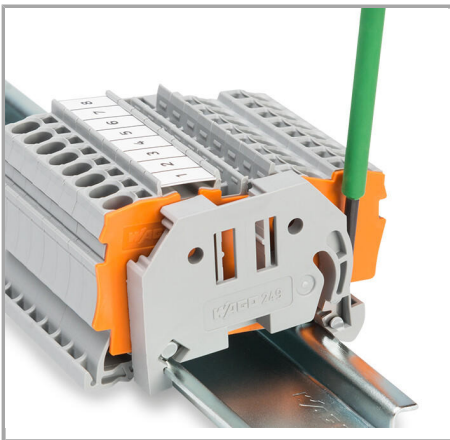

Removing an end stop from the DIN-rail.

Subject to changes.

WAGO Kontakttechnik GmbH & Co. KG
Hansastr. 27
32423 Minden
Phone: +49571 887-0 | Fax: +49571 887-169
Email: info.de@wago.com | Web: www.wago.com

Do you have any questions about our products?
We are always happy to take your call at +49 (571) 887-44222.