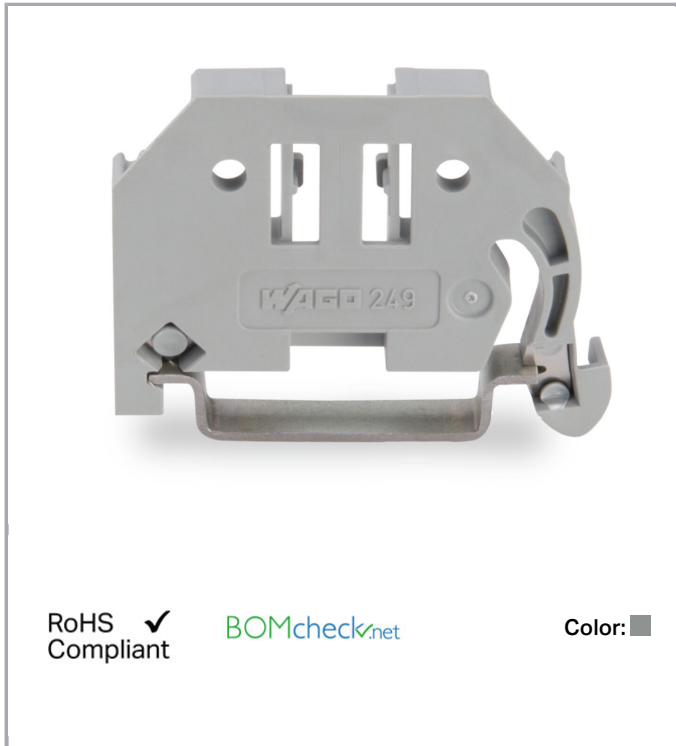

Data sheet | Item number: 249-116

Screwless end stop; 6 mm wide; for DIN-rail 35 x 15 and 35 x 7.5; gray

www.wago.com/249-116

Item description

Note:

Fit – and forget!

Assembling the new WAGO screwless end stop is as simple and quick as snapping a WAGO rail-mount terminal block onto the rail.

Without any tools!

This allows rail-mount terminal blocks to be safely secured, at low cost, against any movement on all DIN-35 rails per DIN EN 60715 (35 x 7.5 mm; 35 x 15 mm).

Entirely without screws!

The “secret” of the excellent tight fit lies in the two small clamping plates which keep the end stop in position, even if the rails are mounted vertically.

Simply snap on and forget!

In addition, costs are considerably reduced when using large numbers of end stops.

Data

Technical Data

Main product function	Mounting Accessories
Type of mounting	DIN-35 rail

Geometrical Data

Width	6 mm / 0.236 inch
Height from upper-edge of DIN-35 rail	28.2 mm / 1.11 inch
Depth	45 mm / 1.772 inch