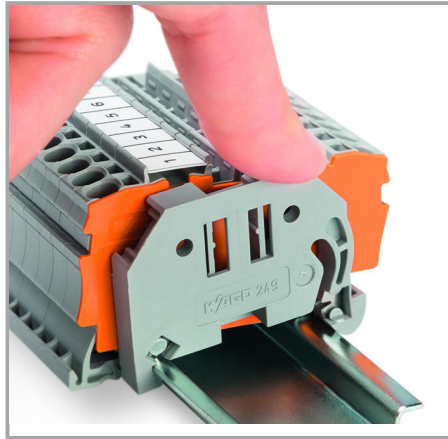

Installation Notes

That's it!

Subject to changes.

WAGO Kontakttechnik GmbH & Co. KG
Hansastr. 27
32423 Minden
Phone: +49571 887-0 | Fax: +49571 887-169
Email: info.de@wago.com | Web: www.wago.com

Do you have any questions about our products?
We are always happy to take your call at +49 (571) 887-44222.