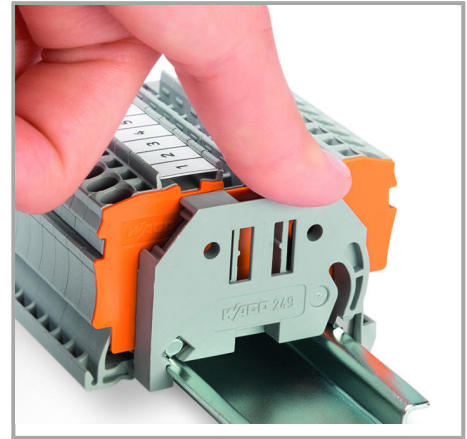

Installation Notes

That's it!

Subject to changes.

WAGO Kontakttechnik GmbH & Co. KG
Hansastr. 27
32423 Minden
Phone: +49571 887-0 | Fax: +49571 887-169
Email: info.de@wago.com | Web: www.wago.com

Do you have any questions about our products?
We are always happy to take your call at +49 (571) 887-44222.