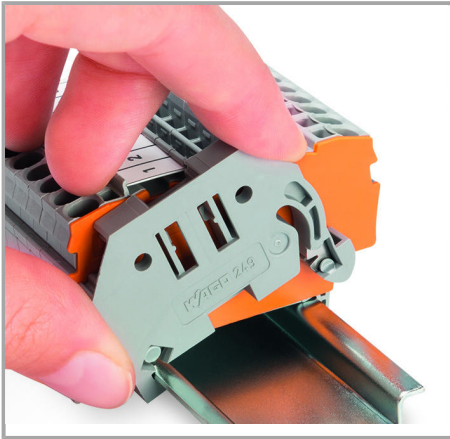

Installation Notes

Simply snap on.