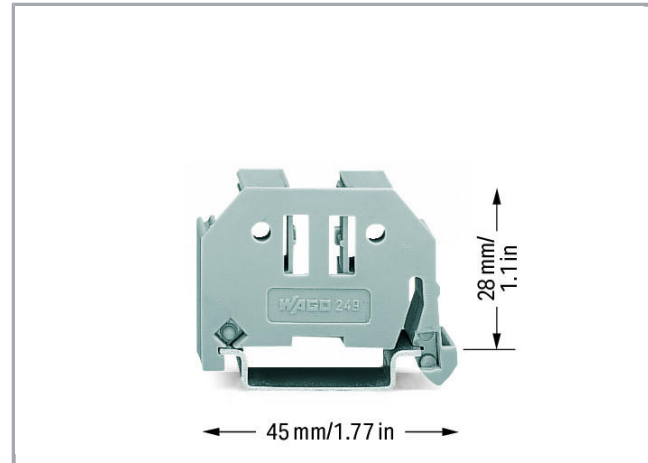

## Data sheet | Item number: 249-117

Screwless end stop; 10 mm wide; for DIN-rail 35 x 15 and 35 x 7.5; gray

[www.wago.com/249-117](http://www.wago.com/249-117)

#### Without any tools!

This allows rail-mount terminal blocks to be safely secured, at low cost, against any movement on all DIN-35 rails per DIN EN 60715 (35 x 7.5 mm; 35 x 15 mm).

#### Entirely without screws!

The “secret” of the excellent tight fit lies in the two small clamping plates which keep the end stop in position, even if the rails are mounted vertically.