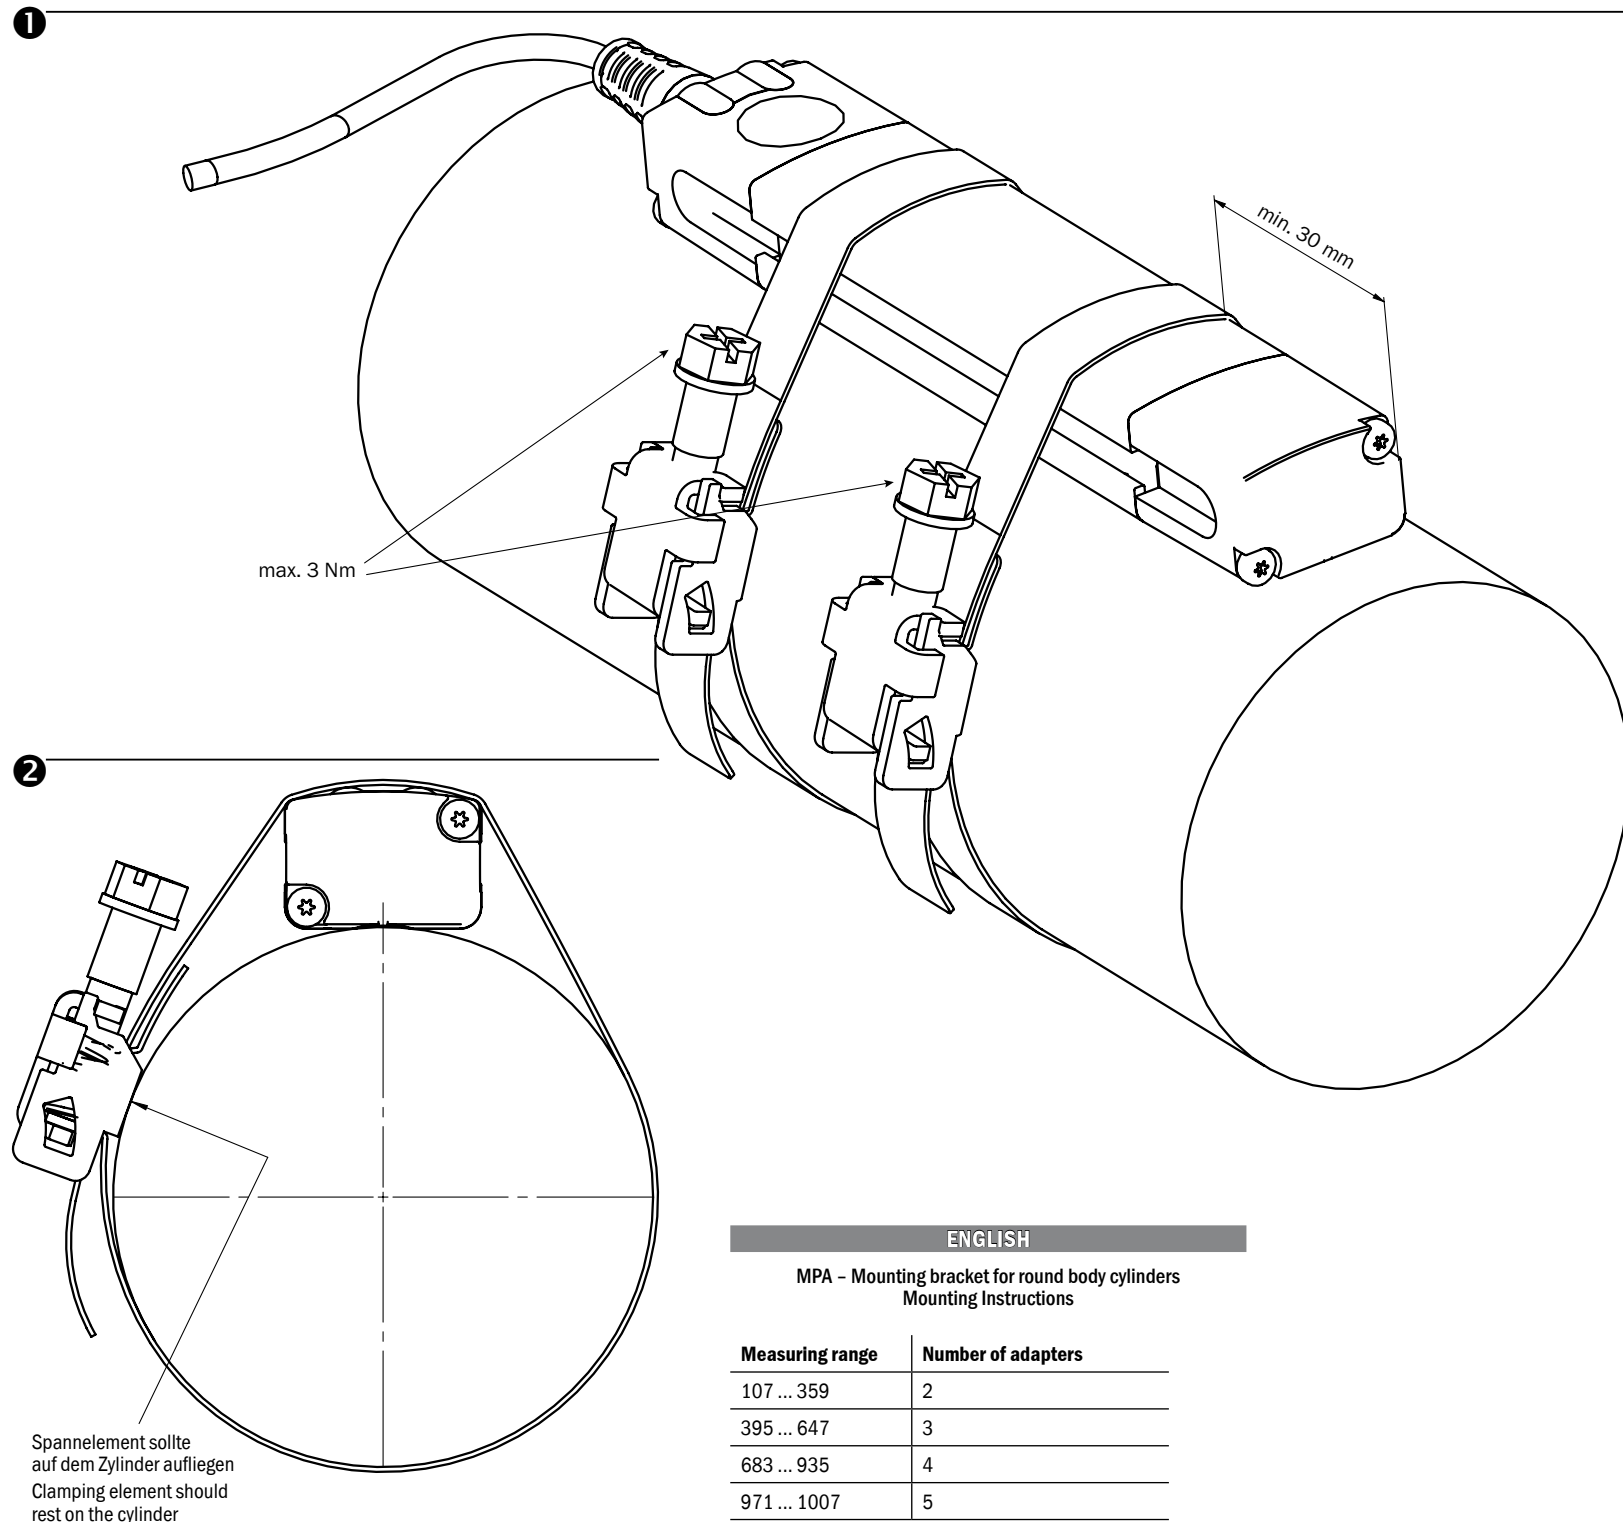

SICK AG, Erwin-Sick-Strasse 1, D-79183 Waldkirch

BZ intB8

More representatives and agencies at www.sick.com · Subject to change without notice · The specified product features and technical data do not represent any guarantee.

Weitere Niederlassungen finden Sie unter www.sick.com · Irrtümer und Änderungen vorbehalten · Angegebene Produkteigenschaften und technische Daten stellen keine Garantieerklärung dar.

DEUTSCH

MPA – Befestigungshalter für Rundzylinder Montageanleitung

Messbereich	Empfohlene Anzahl Halter
107 ... 359	2
395 ... 647	3
683 ... 935	4
971 ... 1007	5

ENGLISH

MPA – Mounting bracket for round body cylinders Mounting Instructions

Measuring range	Number of adapters
107 ... 359	2
395 ... 647	3
683 ... 935	4
971 ... 1007	5