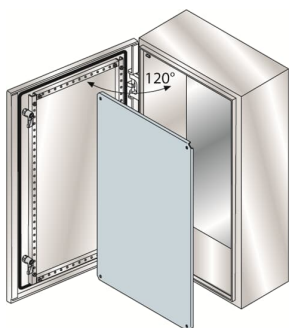

## ENCLOS.BL.DOOR.PLATE S.STEEL 400X300X200

### Dimensiones

Product Net Width	300 mm
Product Net Height	400 mm
Product Net Depth / Length	200 mm
Product Net Weight	7.8 kg