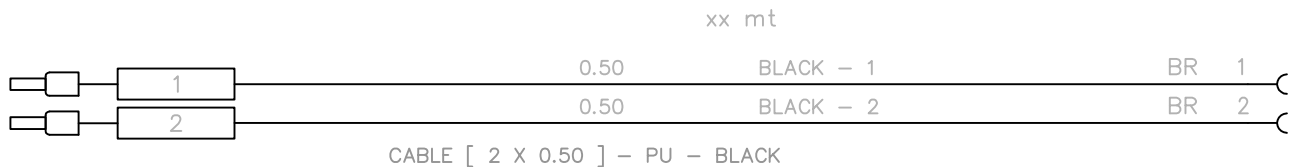

STRAIGHT CONNECTOR

Title	Part Number	Manufacturer
Connector	JN4FT02SJMR	J.A.E
Connector pin	ST-TMH-S-C1B-3500	J.A.E.
Terminal	FERRULES	

CODE	DESCRIPTION	REVISION	Operator :
1-000-007-2-012	MFMCB0xx0PJT	1	L. Regruto
		DATE	Approved by:
		04/10/2011	